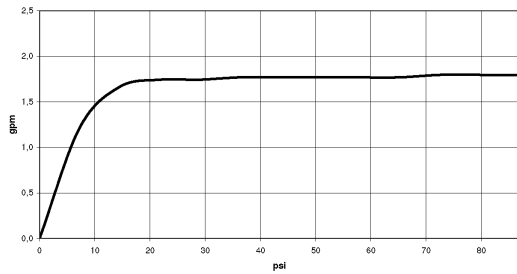

Bathtub - Madison

Metal hand shower with porcelain (white) handle - polished chrome

Article number: 28 002 970-00 0010

- Standard spray mode
- Descaling system
- \varnothing 2-1/2"
- 1/2" connection
- Water flow rate limited to max. 1.8 gpm

Codes & Standards

- California Energy Commission (CEC)
- Internal backflow preventer.

polished chrome

Dimensional drawing

mm [inches]

Bathtub - Madison

Metal hand shower with porcelain (white) handle - polished chrome

Article number: 28 002 970-00 0010

All dimensions in mm / inch = mm x 0,0394

Flow rate chart

Bathtub - Madison

Metal hand shower with porcelain (white) handle - polished chrome

Article number: 28 002 970-00 0010