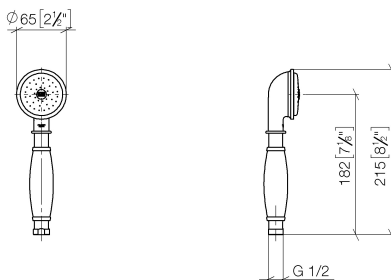

Bathtub - Madison

Metal hand shower with porcelain (white) handle - polished chrome

Article number: 28 002 970-00 0010

- Standard spray mode
- Descaling system
- \varnothing 2-1/2"
- 1/2" connection
- Water flow rate limited to max. 1.8 gpm

Codes & Standards

- California Energy Commission (CEC)
- Internal backflow preventer.

polished chrome

Dimensional drawing

mm [inches]

Bathtub - Madison

Metal hand shower with porcelain (white) handle - polished chrome

Article number: 28 002 970-00 0010

All dimensions in mm / inch = mm x 0,0394

Flow rate chart

Bathtub - Madison

Metal hand shower with porcelain (white) handle - polished chrome

Article number: 28 002 970-00 0010

Spare parts list

Number	Item Number	Designation	Number of units
1	90 12 01 010 00 90	set	1
2	09 14 10 069 90	seal	1
3	09 24 04 059 20-00	nipple	1
4	09 14 10 042 90	seal	1
5	90 28 22 033 00-00	insert	1
6	11 167 820-00	handle	1
7	09 23 01 166 90	flow reducer	1