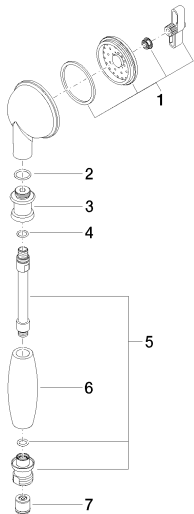

Bathtub - Madison

Metal hand shower with porcelain (white) handle - polished chrome

Article number: 28 002 970-00 0010

- Standard spray mode
- Descaling system
- \varnothing 2-1/2"
- 1/2" connection
- Water flow rate limited to max. 1.8 gpm

Codes & Standards

- California Energy Commission (CEC)
- Internal backflow preventer.

polished chrome

Dimensional drawing

mm [inches]

Bathtub - Madison

Metal hand shower with porcelain (white) handle - polished chrome

Article number: 28 002 970-00 0010

All dimensions in mm / inch = mm x 0,0394

Flow rate chart

Bathtub - Madison

Metal hand shower with porcelain (white) handle - polished chrome

Article number: 28 002 970-00 0010

Spare parts list

Number	Item Number	Designation	Number of units
1	90 12 01 010 00 90	set	1
2	09 14 10 069 90	seal	1
3	09 24 04 059 20-00	nipple	1
4	09 14 10 042 90	seal	1
5	90 28 22 033 00-00	insert	1
6	11 167 820-00	handle	1
7	09 23 01 166 90	flow reducer	1